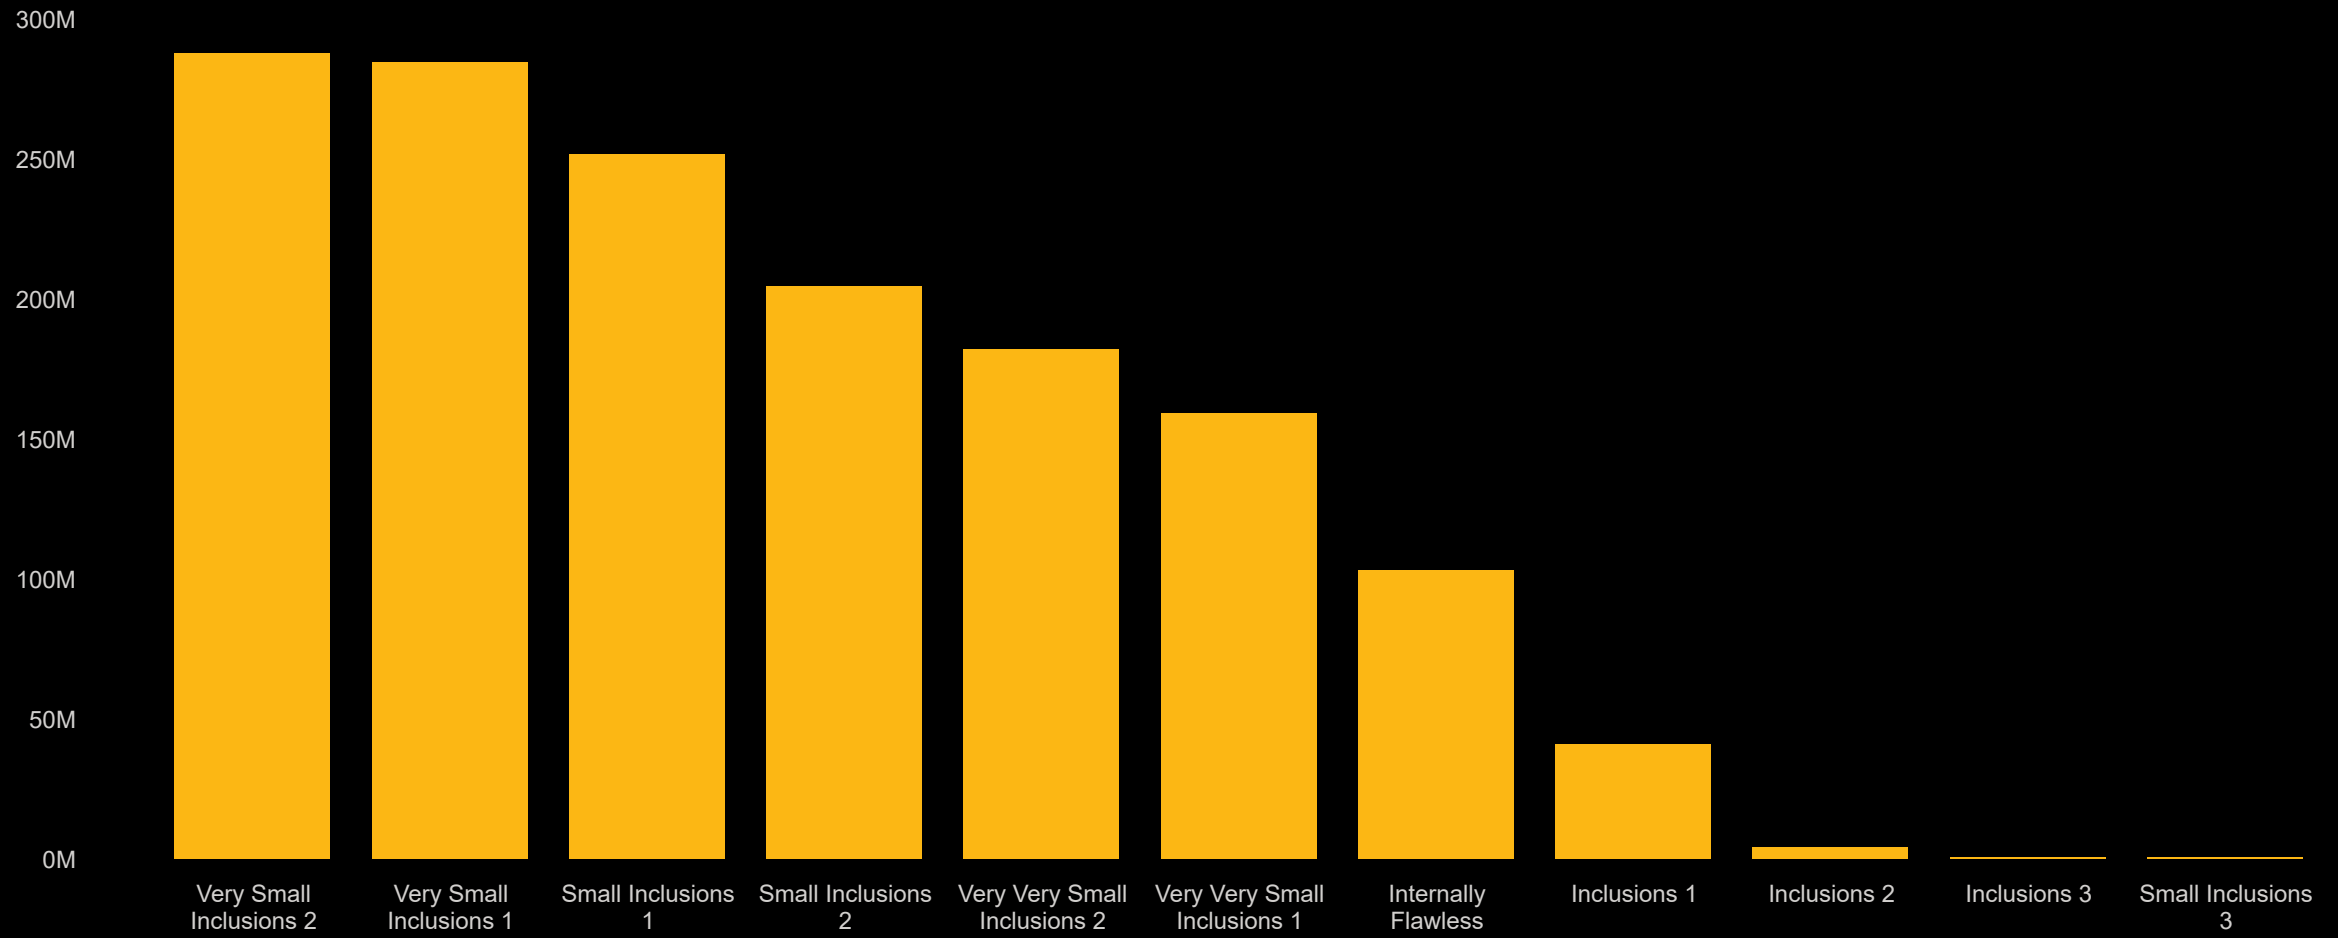

Diamond
SHINE BRIGHT

Total Sales Price By Cut

Total Sales Price By Colour (in %)

Total Sales Price By Clarity Name

Total Sales Price by Carat Weight