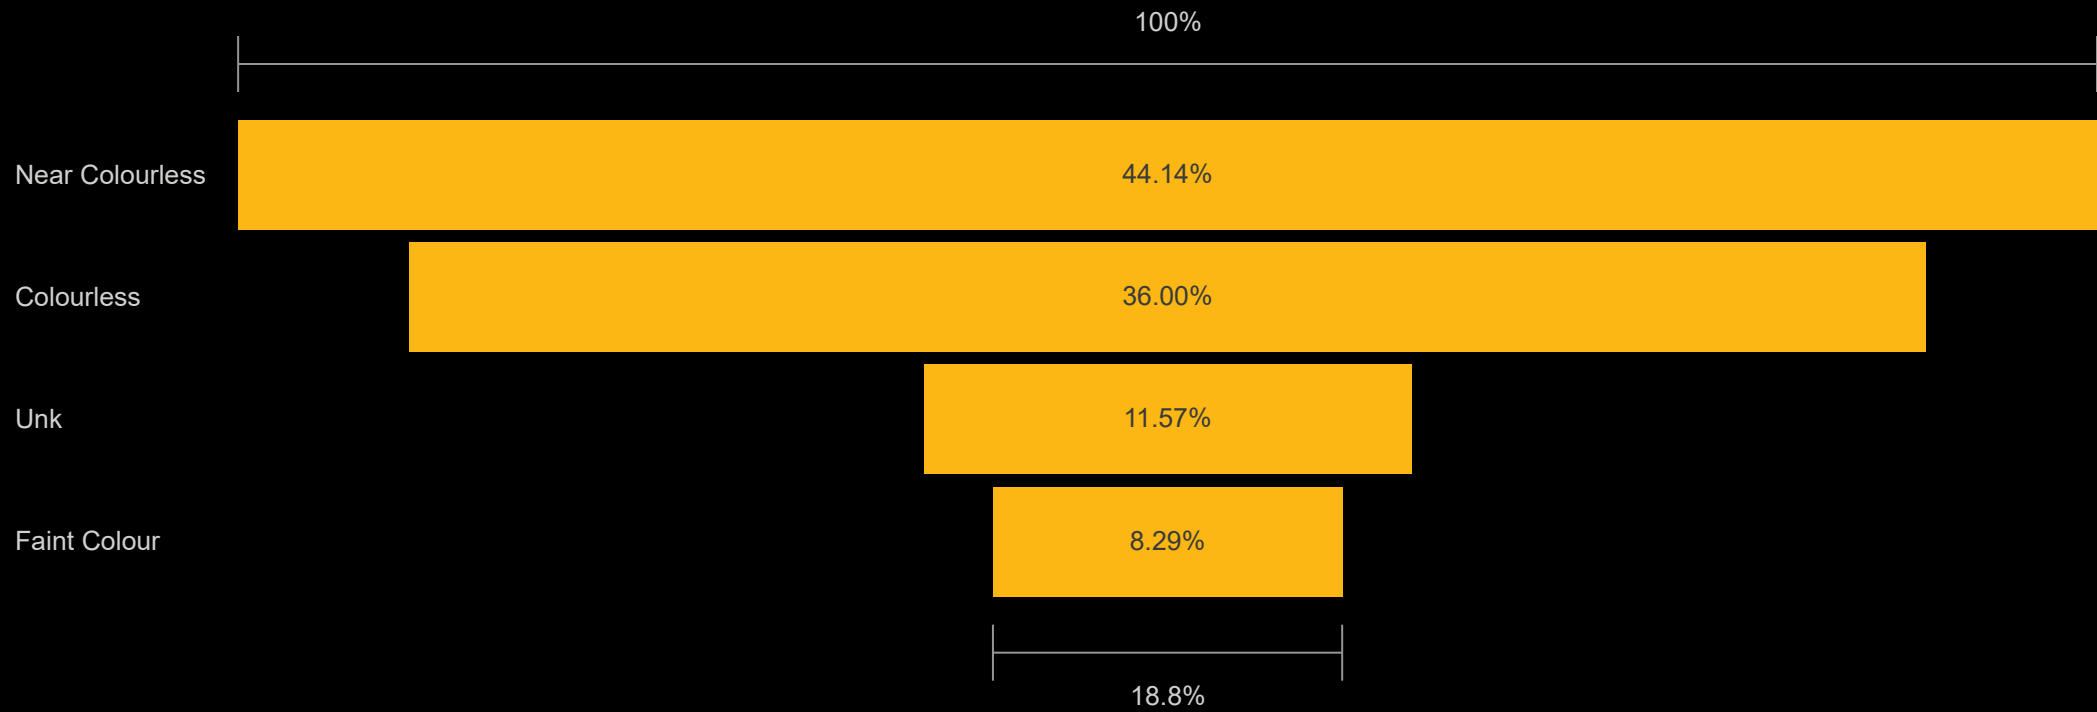

Diamond
SHINE BRIGHT

Total Sales Price By Cut

Total Sales Price By Colour (in %)

Total Sales Price By Clarity Name

Total Sales Price by Carat Weight