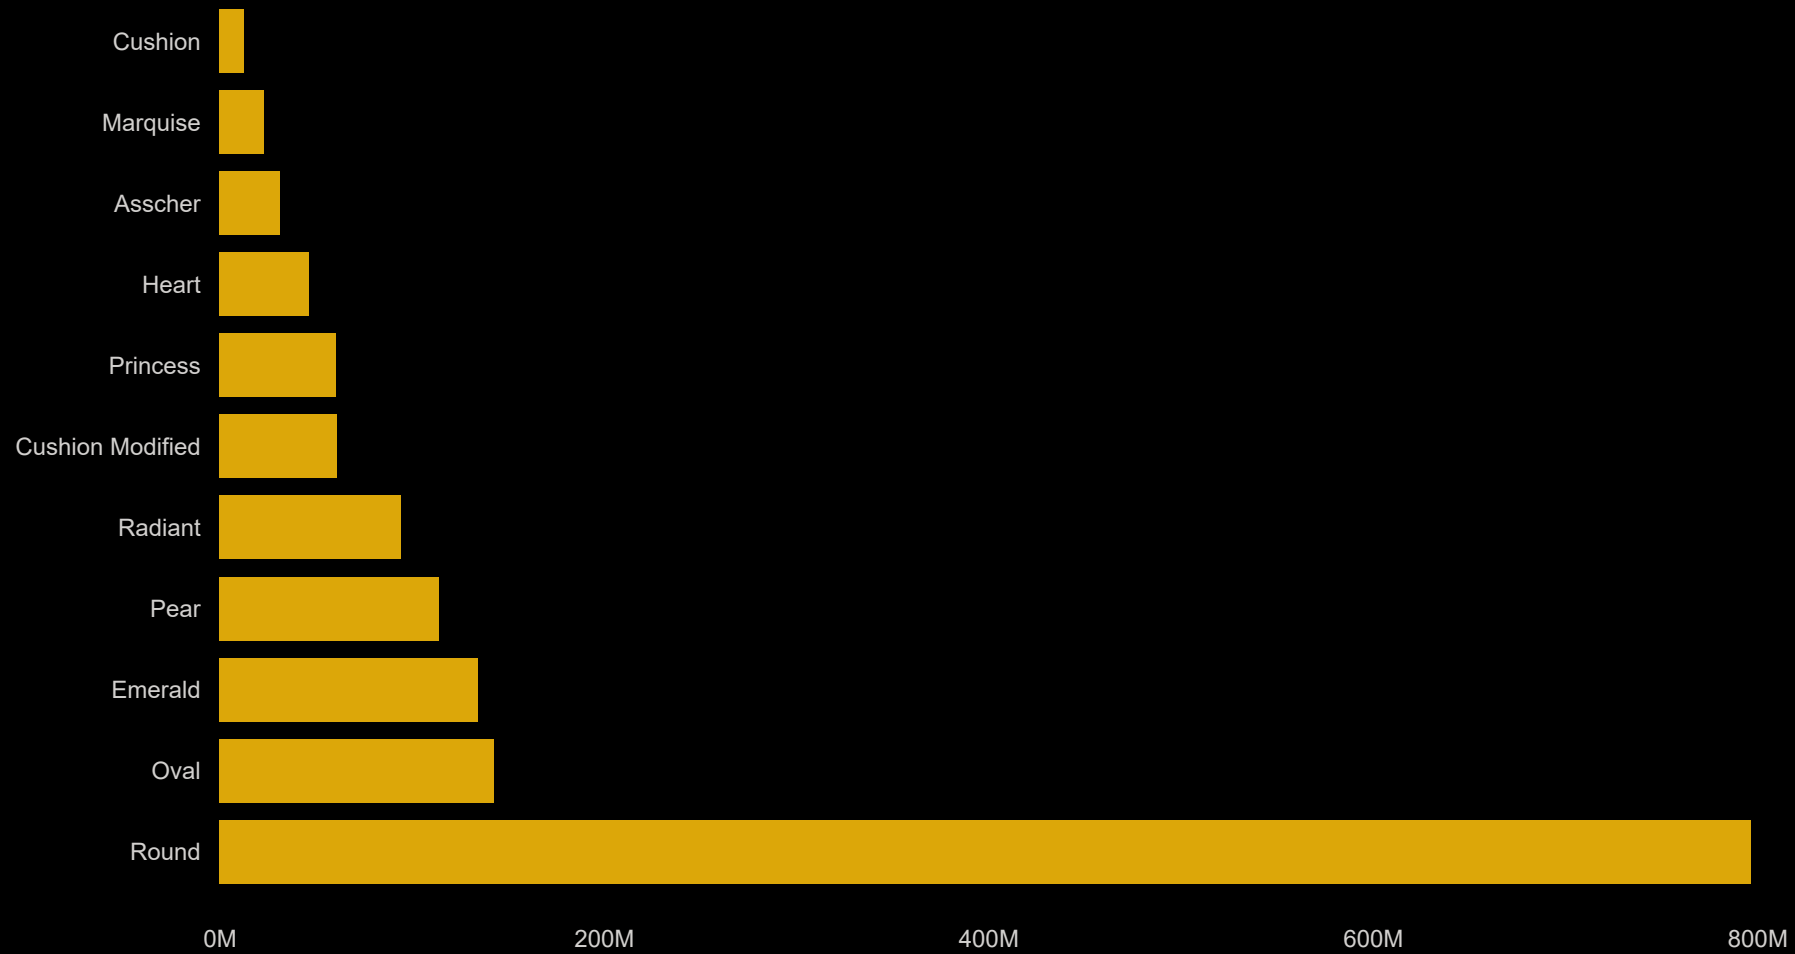

Diamond
SHINE BRIGHT

Total Sales Price By Cut

Total Sales Price By Colour (in %)

Total Sales Price By Clarity Name

Total Sales Price by Carat Weight